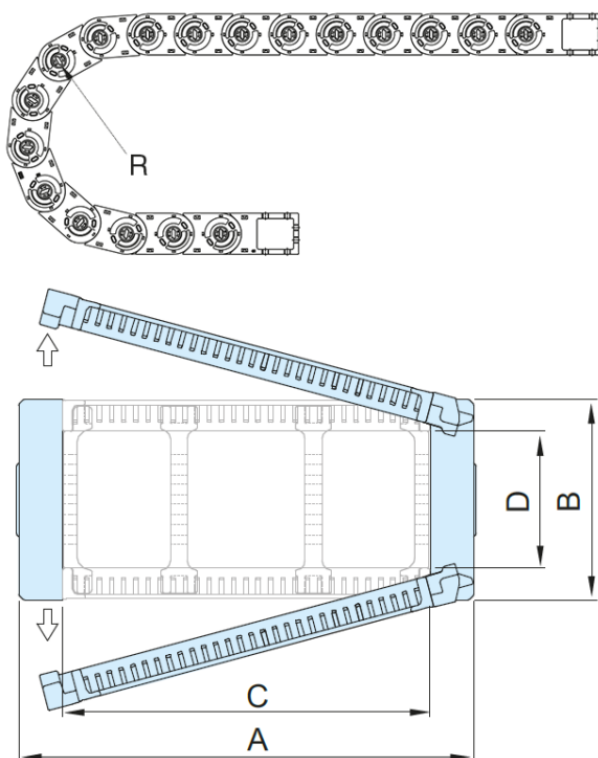

Article number: 18ST044N150R050

Description: ST Shift cable chain, ST044N.150 Radius 50- Hoved nr. (1LK)
Type ST044N.150.R50

Measures

A = 171

B = 38

C = 150

D = 26

I = 44

R = 050